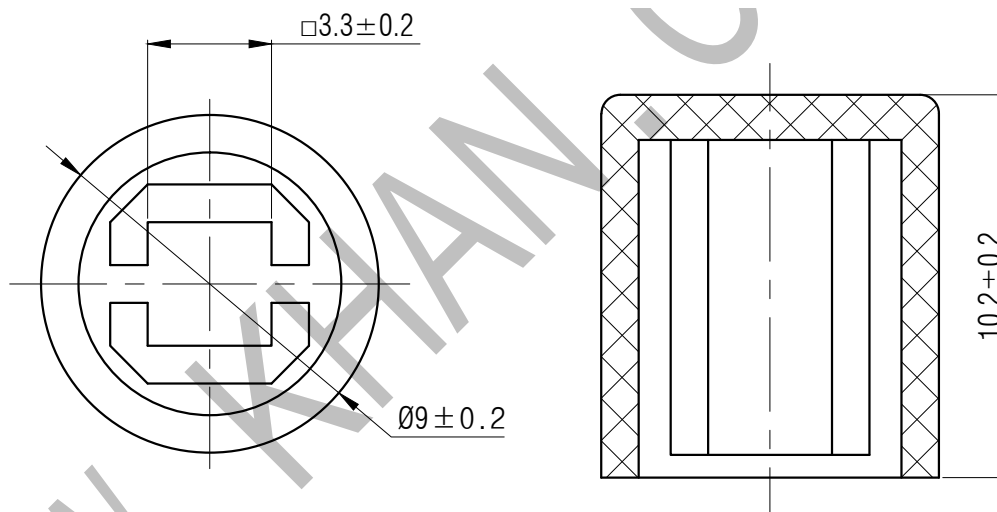

SWITCH CAP
P/N:SC403

Professional Manufacturer Since 2000

Materials ABS

Color Black, Grey, Red, Green, Blue
(OEM AVAILABLE)

Packaging

Bulk Package
Inner Package: Plastic bag
Outer Package: Carton

VERSION		PROJECTION	DESIGN	
KH14FE22E				
SCALE	SIZE	 Dimensions are shown:mm(inches)	DRAWN	
5:1	A4		2014.02.20	APPROVAL